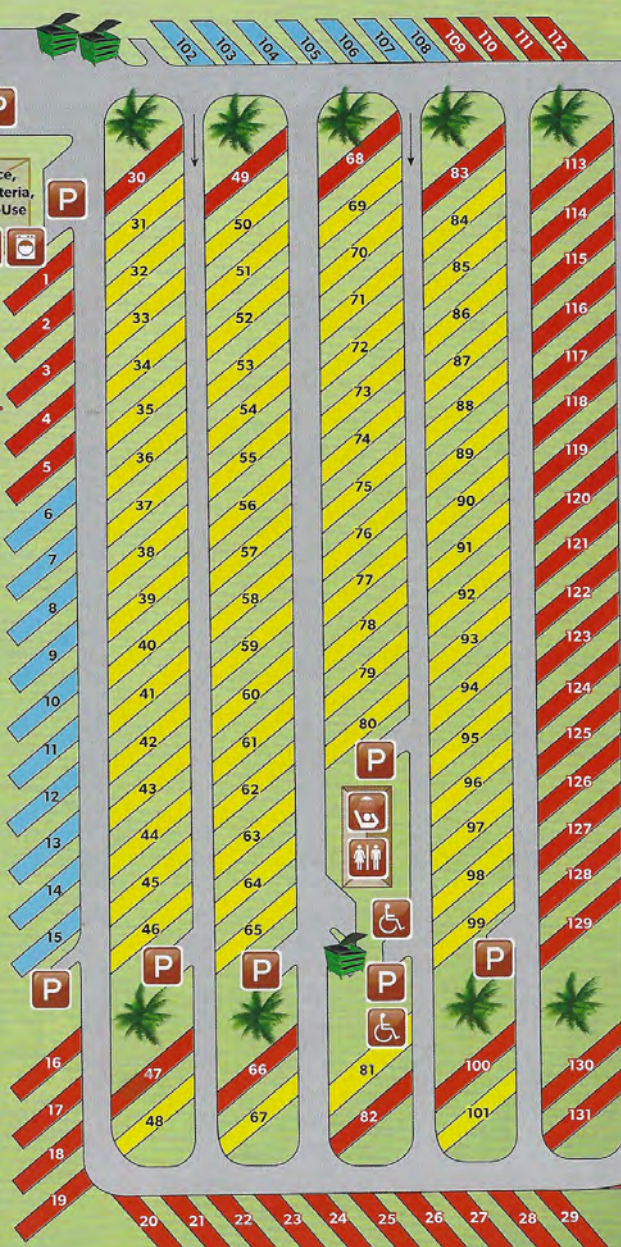

# Port Arthur RV Resort

2950 W. Hwy. 365  
Port Arthur, TX 77640  
Jefferson County  
(409) 736-3010  
www.portarthurrv.com

"2012 - 2021 Best RV Park in Port Arthur Award winner"

Entrance

Office, Washateria, Multi-Use

### Office Hours

Mon.-Sat.  
9:00 am - 6:00 pm  
Sun.  
1:00 pm - 6:00 pm

FREE  
Wi-Fi  
&  
DIRECTV

### Legend

- Standard
- Pull-Thru
- Premium
- Showers
- Restrooms
- Accessible
- Parking
- Laundry
- Dumpster

**Check-Out**  
12 Noon

**Quiet Hours**  
9:30 pm - 7:30 am

F.M. Hwy. 365

**Southeast Publications**  
All Rights Reserved © 2022