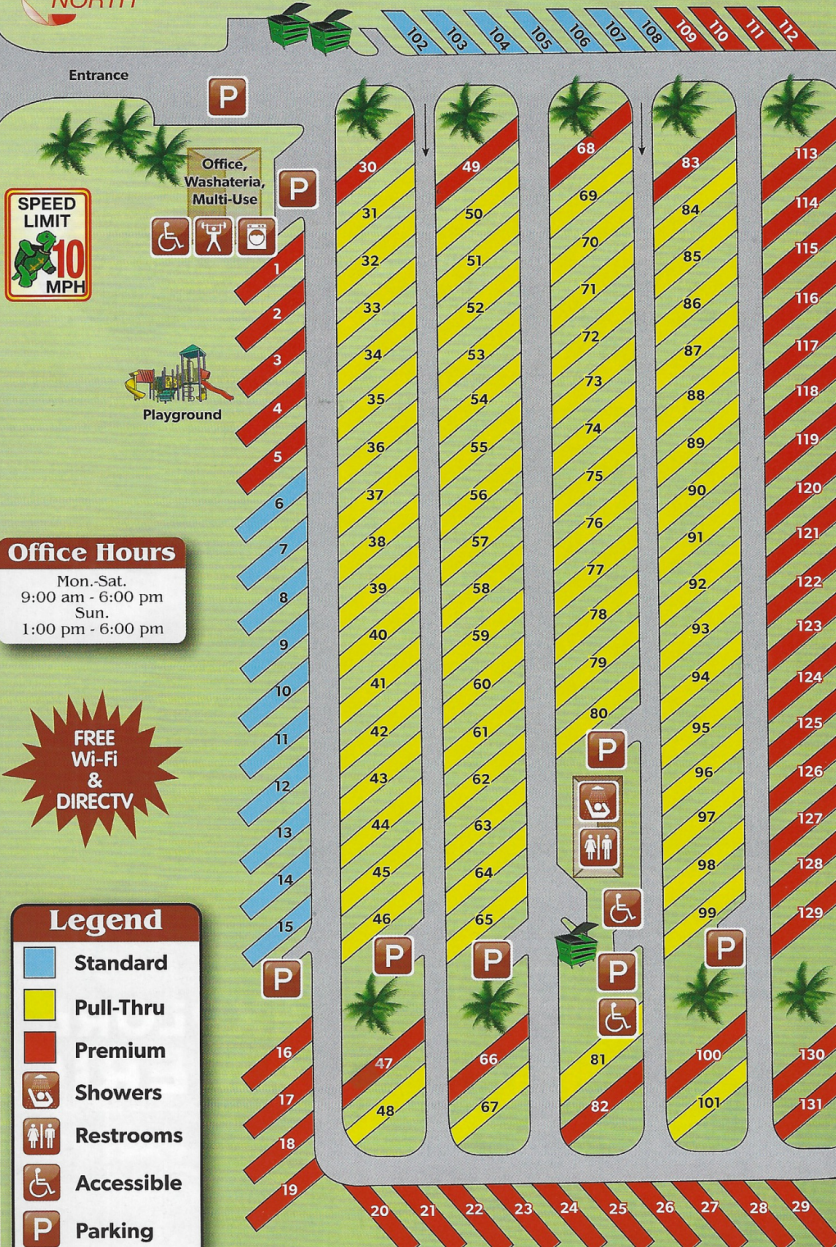

# Port Arthur RV Resort

2950 W. Hwy. 365  
 Port Arthur, TX 77640  
 Jefferson County  
 (409) 736-3010  
 www.portarthurrv.com

"2012 - 2021 Best RV Park in Port Arthur Award winner"

F.M. Hwy. 365

**Check-Out**  
12 Noon

**Quiet Hours**  
9:30 pm - 7:30 am

**Office Hours**  
 Mon.-Sat.  
 9:00 am - 6:00 pm  
 Sun.  
 1:00 pm - 6:00 pm

**FREE**  
 Wi-Fi  
 &  
 DIRECTV

- Legend**
- Standard
  - Pull-Thru
  - Premium
  - Showers
  - Restrooms
  - Accessible
  - Parking
  - Laundry
  - Dumpster