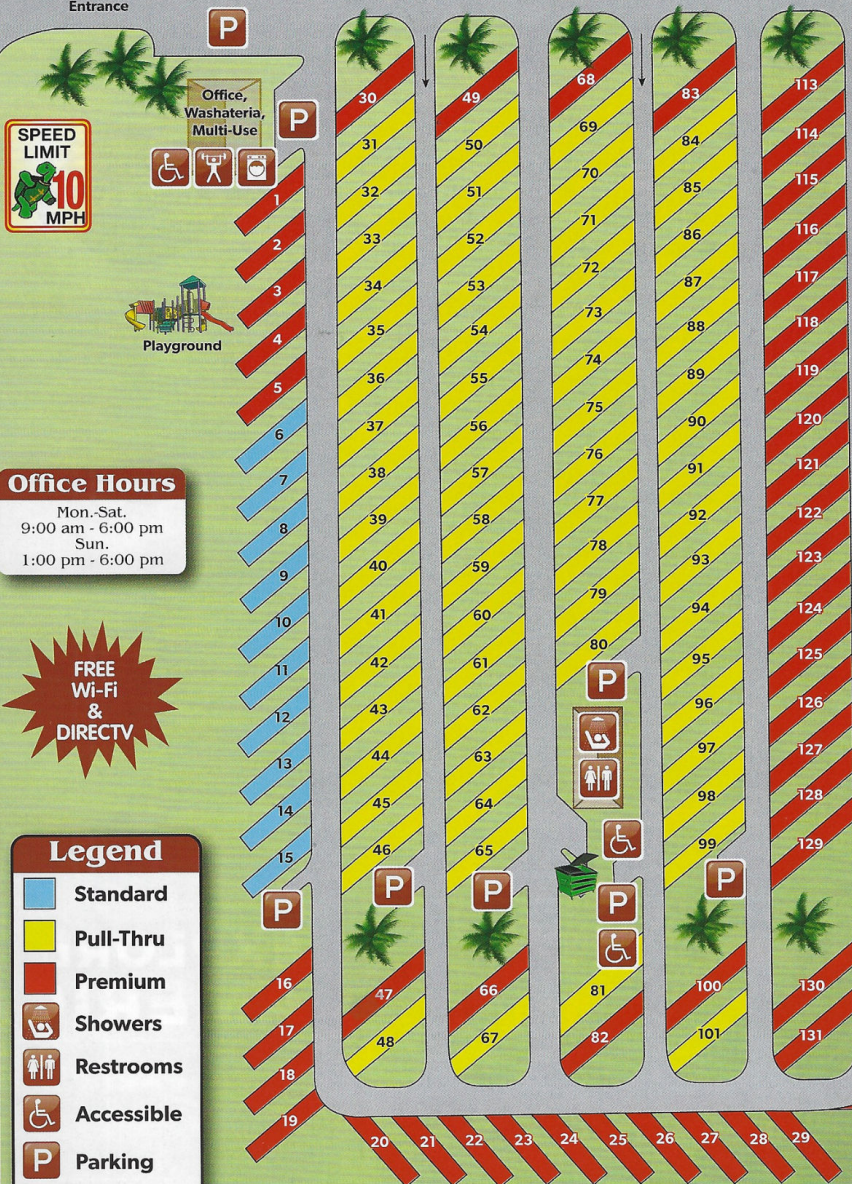

Port Arthur RV Resort

2950 W. Hwy. 365
 Port Arthur, TX 77640
 Jefferson County
 (409) 736-3010
www.portarthurrv.com

"2012 - 2021 Best RV Park in Port Arthur Award winner"

F.M. Hwy. 365

Check-Out
 12 Noon

Quiet Hours
 9:30 pm - 7:30 am

Office Hours
 Mon.-Sat.
 9:00 am - 6:00 pm
 Sun.
 1:00 pm - 6:00 pm

FREE
 Wi-Fi
 &
 DIRECTV

- Legend**
- Standard
 - Pull-Thru
 - Premium
 - Showers
 - Restrooms
 - Accessible
 - Parking
 - Laundry
 - Dumpster